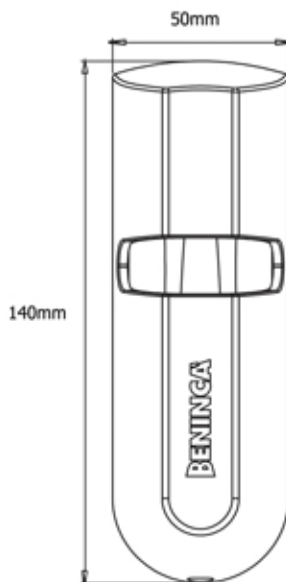

Vandal Resistant Photocell Cover
Suitable for PUPILLA Photocells

iride
passione italiana

IRI.CELL

The new IRI.CELL vandal resistant photocell cover has been designed to work with the well established PUPILLA photocell. The solid yet stylish cover is the finishing touch to your installation. Made from a strong material, the metal cover and back plate fits perfectly around the PUPILLA photocell whilst maintaining the 180 degree rotational lens. The best, just got better...

 **MADE IN ITALY**

**Solid metal back plate,
for use with PUPILLA photocell**