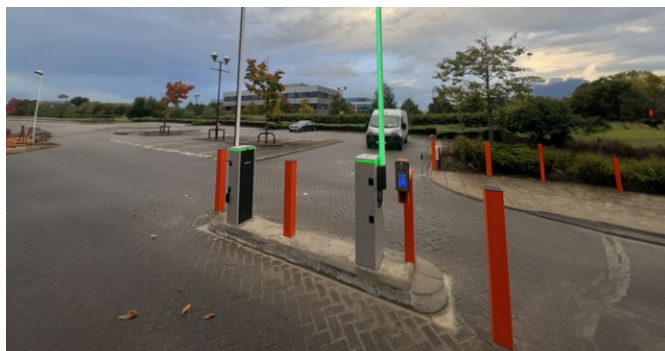

DIVA.5 HIGH SPEED BRUSHLESS

INNOVATIVE BARRIER TRAFFIC MANAGEMENT
INSTALLATION BY RAWSON AUTOMATION

CASE STUDY

Overview

Electric barriers provide an optimal access control solution for various settings, including commercial and industrial areas. They are particularly effective for managing vehicle entry in car parks, holiday parks, commercial buildings, and apartment complexes, ensuring controlled traffic flow and improved security.

Rawson Automation stated: *“Vehicle access control is no longer just about a simple barrier; it’s about integrating multiple technologies to create a seamless, secure, and efficient system.”*

Installation of two Beninca DIVA brushless barriers:

Rawson Automation selected the Beninca DIVA brushless barrier renowned for its high speed, durability, and reliability.

The unique electric motor with brushless technology guarantees the highest performance, fluid movements, and a very long lifespan of the operator. This represents the ideal solution for locations requiring particularly intensive use (Mean Cycles Between Failures = 3 million cycles).

Two DIVA.5 Brushless Barriers were strategically placed—one for entrance control and the other for the exit. The five-meter barrier features an integrated traffic light system, enhancing safety and traffic flow control through visual cues.