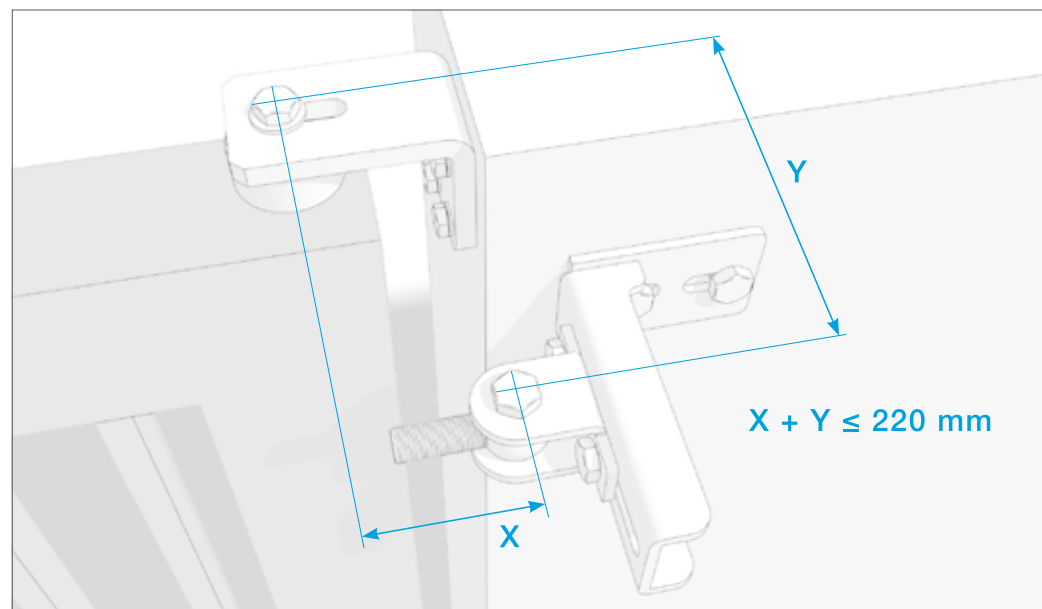

A	Adjustable connecting rod	1
B	Adjustable pivot bracket	1
C	Joint bracket	2

ACCESSORIES

Hinge with removable pin and washers

LOAD CAPACITY
[of two hinges of the same leaf]

580.10	250 kg	2
---------------	--------	---

Black aluminium double hinge

LOAD CAPACITY
[of two hinges of the same leaf]

581.10	150 kg	2
---------------	--------	---

Spacer
(30x3 mm, round)

501.31	2,75 m
---------------	--------

Pipes used to make the spacer:

- 28x2 mm (square or round)
- 30x3 mm (square or round)
- 35x4 mm (square or round)
- 1" sch 40 (Ø 33,4x3,38) (square or round)

 Once the bifolding kit is installed, you can choose the automation, considering the use limitations. Always comply with the applicable local safety standards.