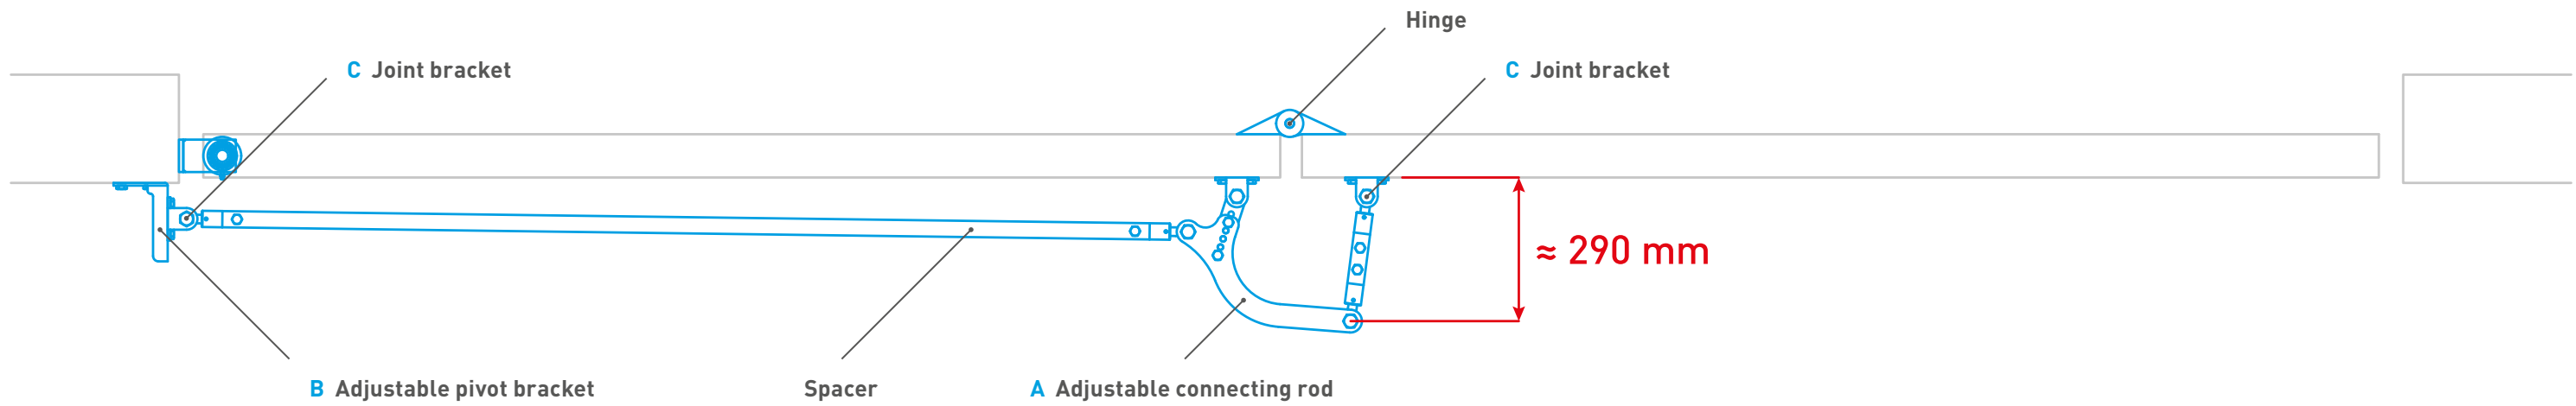

Black aluminium double hinge

LOAD CAPACITY
[of two hinges of the same leaf]

581.10	150 kg	2
---------------	--------	---

Spacer
(30x3 mm, round)

501.31	2,75 m
---------------	--------

Pipes used to make the spacer:

- 28x2 mm (square or round)
- 30x3 mm (square or round)
- 35x4 mm (square or round)
- 1" sch 40 (Ø 33,4x3,38) (square or round)

 Once the bifolding kit is installed, you can choose the automation, considering the use limitations. Always comply with the applicable local safety standards.