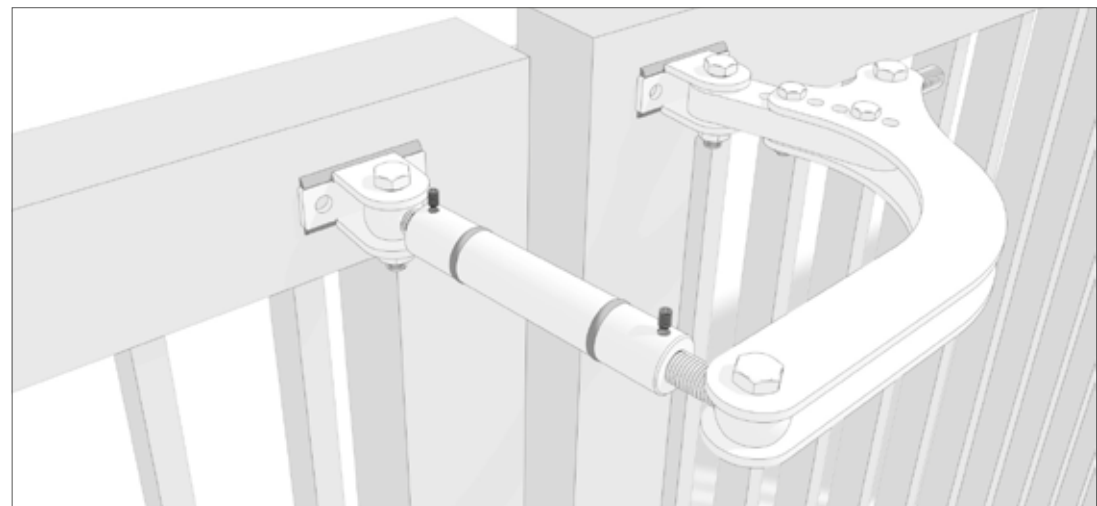

A	Adjustable connecting rod	1
B	Adjustable pivot bracket	1
C	Joint bracket	2

ACCESSORIES

Hinge with removable pin and washers

LOAD CAPACITY
[of two hinges of the same leaf]

580.10	250 kg	2
---------------	--------	---

Black aluminium double hinge

LOAD CAPACITY
[of two hinges of the same leaf]

581.10	150 kg	2
---------------	--------	---

Spacer
(30x3 mm, round)

501.31	2,75 m
---------------	--------

Pipes used to make the spacer:

- 28x2 mm (square or round)
- 30x3 mm (square or round)
- 35x4 mm (square or round)
- 1" sch 40 (Ø 33,4x3,38) (square or round)

 Once the bifolding kit is installed, you can choose the automation, considering the use limitations. Always comply with the applicable local safety standards.