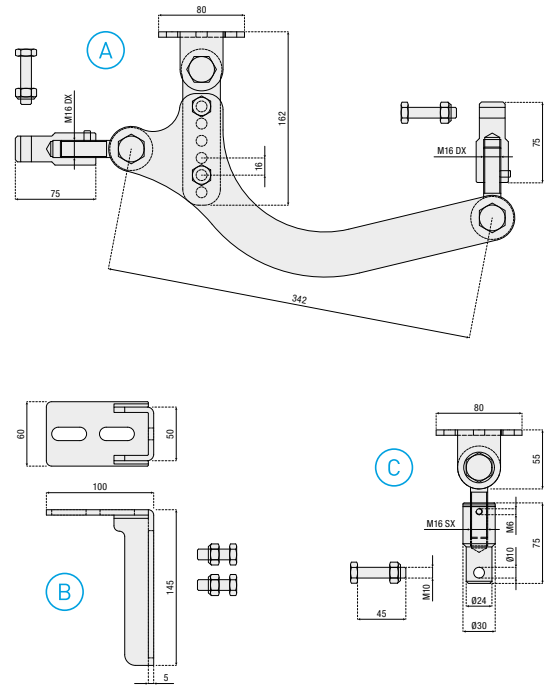

This kit – designed and developed for leaves measuring up to **5 m** and weighing up to **400 kg** – consists of a side bracket and a central rod to connect the two leaves.

Why choose HI-MOTIONS systems

- These systems adapt to any situation or setting
- The galvanised steel accessories allow you to make accurate adjustments, thus making installation easier

BASIC KIT

500.A00

Use limitations may change depending on the hinges and bolt-on bearing hinges used

A	Adjustable connecting rod	1
B	Adjustable pivot bracket	1
C	Joint bracket	2

ACCESSORIES

Hinge with removable pin and washers

LOAD CAPACITY
[of two hinges of the same leaf]

580.10	250 kg	2
---------------	--------	---

- 28x2 mm (square or round)
- 30x3 mm (square or round)
- 35x4 mm (square or round)
- 1" sch 40 (Ø 33,4x3,38) (square or round)

 Once the bifolding kit is installed, you can choose the automation, considering the use limitations. Always comply with the applicable local safety standards.