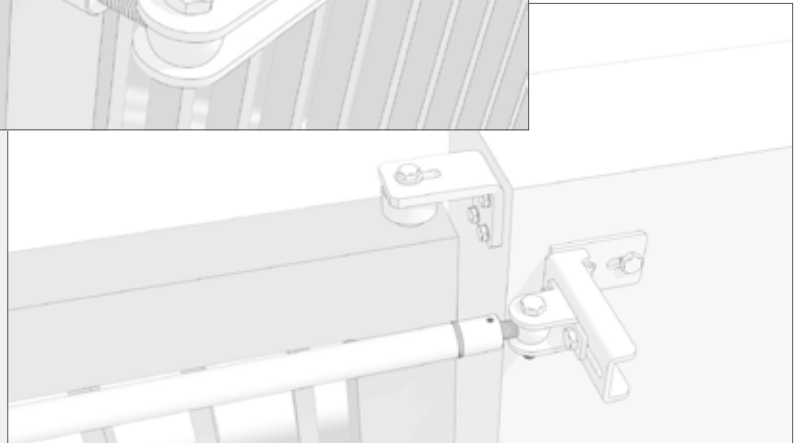

Or download the instructions in PDF: