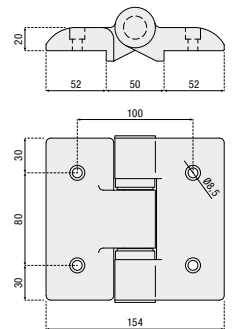

A	Adjustable connecting rod	1
B	Adjustable pivot bracket	1
C	Joint bracket	2

ACCESSORIES

Hinge with removable pin and washers

LOAD CAPACITY
[of two hinges of the same leaf]

580.10	250 kg	2
---------------	--------	---

Black aluminium double hinge

LOAD CAPACITY
[of two hinges of the same leaf]

581.10	150 kg	2
---------------	--------	---

Spacer
(30x3 mm, round)

501.31	2,75 m
---------------	--------

Pipes used to make the spacer:

- 28x2 mm (square or round)
- 30x3 mm (square or round)
- 35x4 mm (square or round)
- 1" sch 40 (Ø 33,4x3,38) (square or round)

 Once the bifolding kit is installed, you can choose the automation, considering the use limitations. Always comply with the applicable local safety standards.