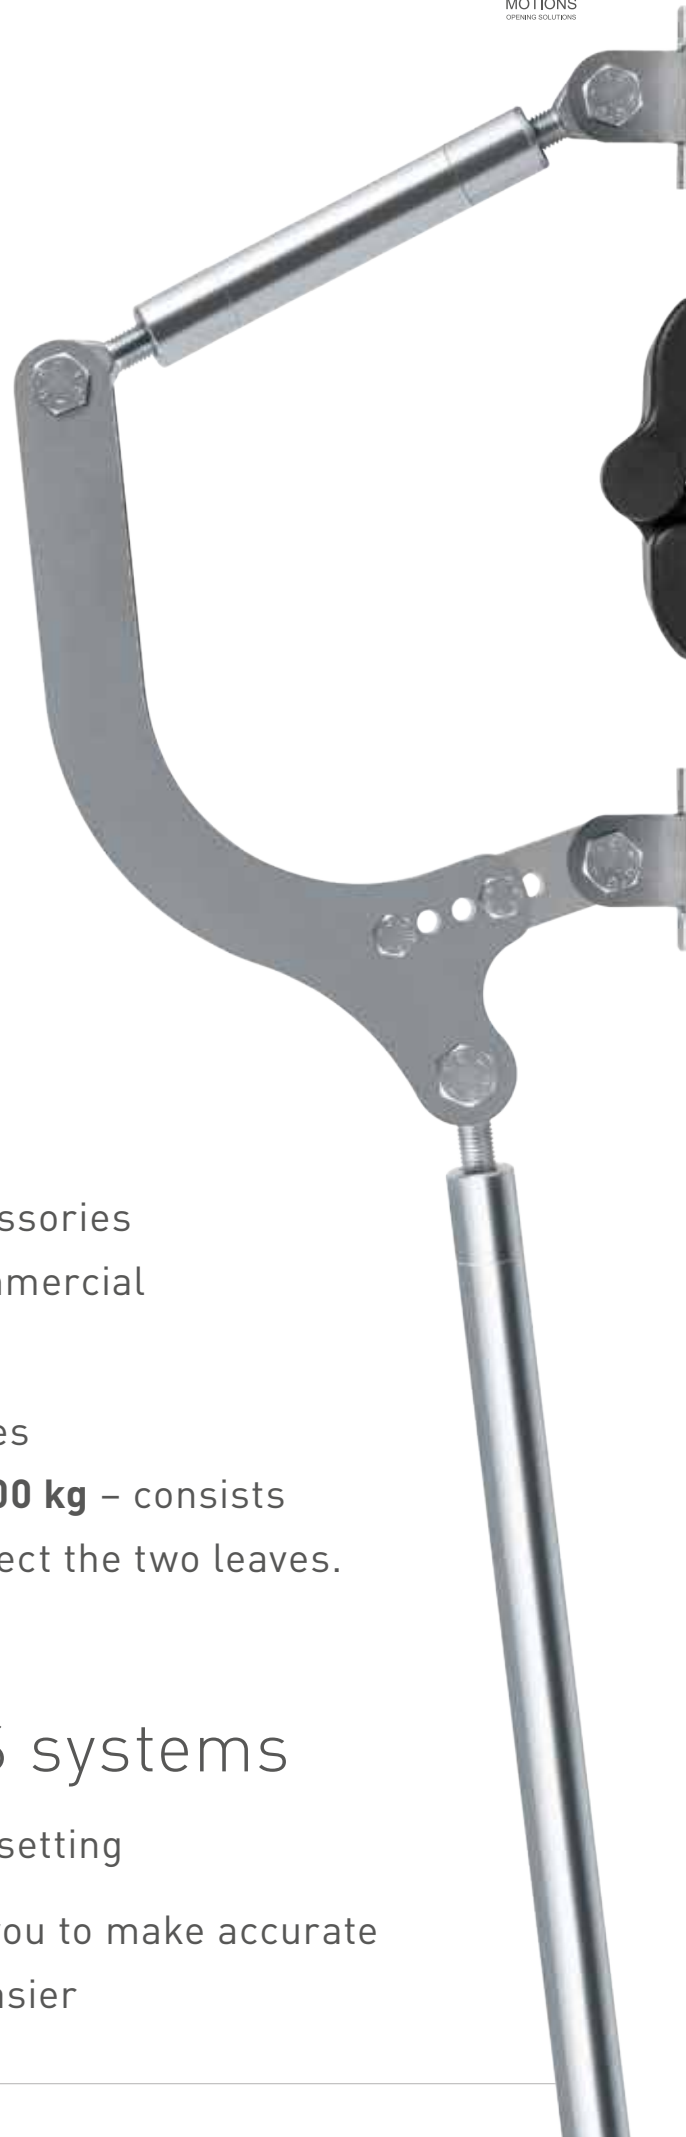

What to consider before installing a swing gate

Whether in residential or industrial settings, the first thing to do is to make sure there's enough space within the manoeuvre area to install a swing gate.

Why choose a bifolding swing gate

A bifolding swing gate is the ideal choice when there's not enough room for a 1- or 2-leaf swing gate.

HI-MOTIONS has designed a range of accessories for swing gates installed in industrial, commercial and residential settings.

This kit – designed and developed for leaves measuring up to **5 m** and weighing up to **400 kg** – consists of a side bracket and a central rod to connect the two leaves.

Why choose HI-MOTIONS systems

- These systems adapt to any situation or setting
- The galvanised steel accessories allow you to make accurate adjustments, thus making installation easier