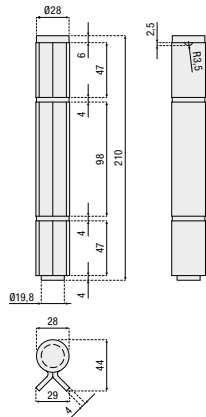

This kit – designed and developed for leaves measuring up to **5 m** and weighing up to **400 kg** – consists of a side bracket and a central rod to connect the two leaves.

Why choose HI-MOTIONS systems

A	Adjustable connecting rod	1
B	Adjustable pivot bracket	1
C	Joint bracket	2

ACCESSORIES

Hinge with removable pin and washers

LOAD CAPACITY
[of two hinges of the same leaf]

580.10	250 kg	2
---------------	--------	---

Black aluminium double hinge

LOAD CAPACITY
[of two hinges of the same leaf]

581.10	150 kg	2
---------------	--------	---

Spacer
(30x3 mm, round)

501.31	2,75 m
---------------	--------

Pipes used to make the spacer:

- 28x2 mm (square or round)
- 30x3 mm (square or round)
- 35x4 mm (square or round)
- 1" sch 40 (Ø 33,4x3,38) (square or round)

 Once the bifolding kit is installed, you can choose the automation, considering the use limitations. Always comply with the applicable local safety standards.