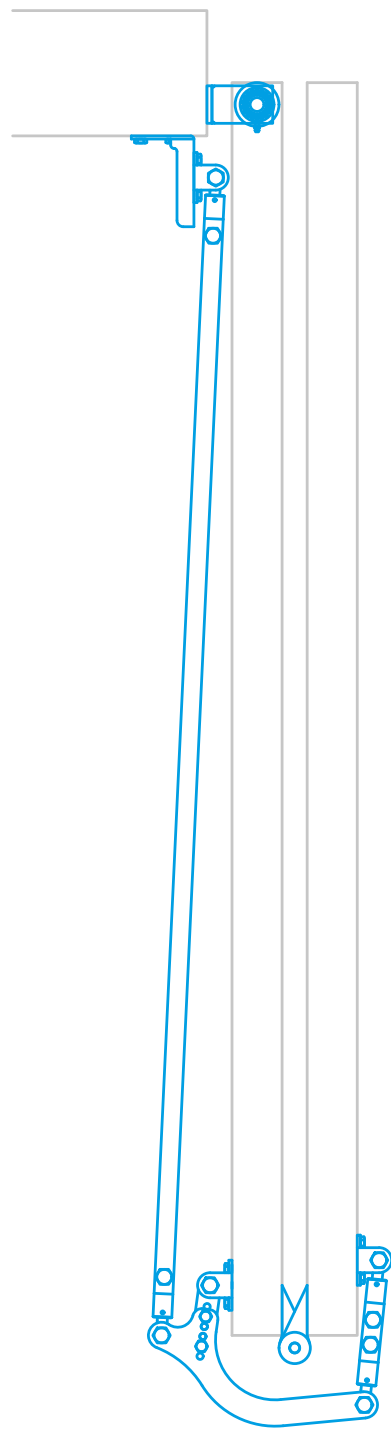

This kit – designed and developed for leaves measuring up to **5 m** and weighing up to **400 kg** – consists of a side bracket and a central rod to connect the two leaves.

Why choose HI-MOTIONS systems

A	Adjustable connecting rod	1
B	Adjustable pivot bracket	1
C	Joint bracket	2

ACCESSORIES

Hinge with removable pin and washers

LOAD CAPACITY
[of two hinges of the same leaf]

580.10	250 kg	2
---------------	--------	---

Black aluminium double hinge

LOAD CAPACITY
[of two hinges of the same leaf]

581.10	150 kg	2
---------------	--------	---

Spacer
(30x3 mm, round)

501.31	2,75 m
---------------	--------

Pipes used to make the spacer:

- 28x2 mm (square or round)
- 30x3 mm (square or round)
- 35x4 mm (square or round)
- 1" sch 40 (Ø 33,4x3,38) (square or round)

 Once the bifolding kit is installed, you can choose the automation, considering the use limitations. Always comply with the applicable local safety standards.