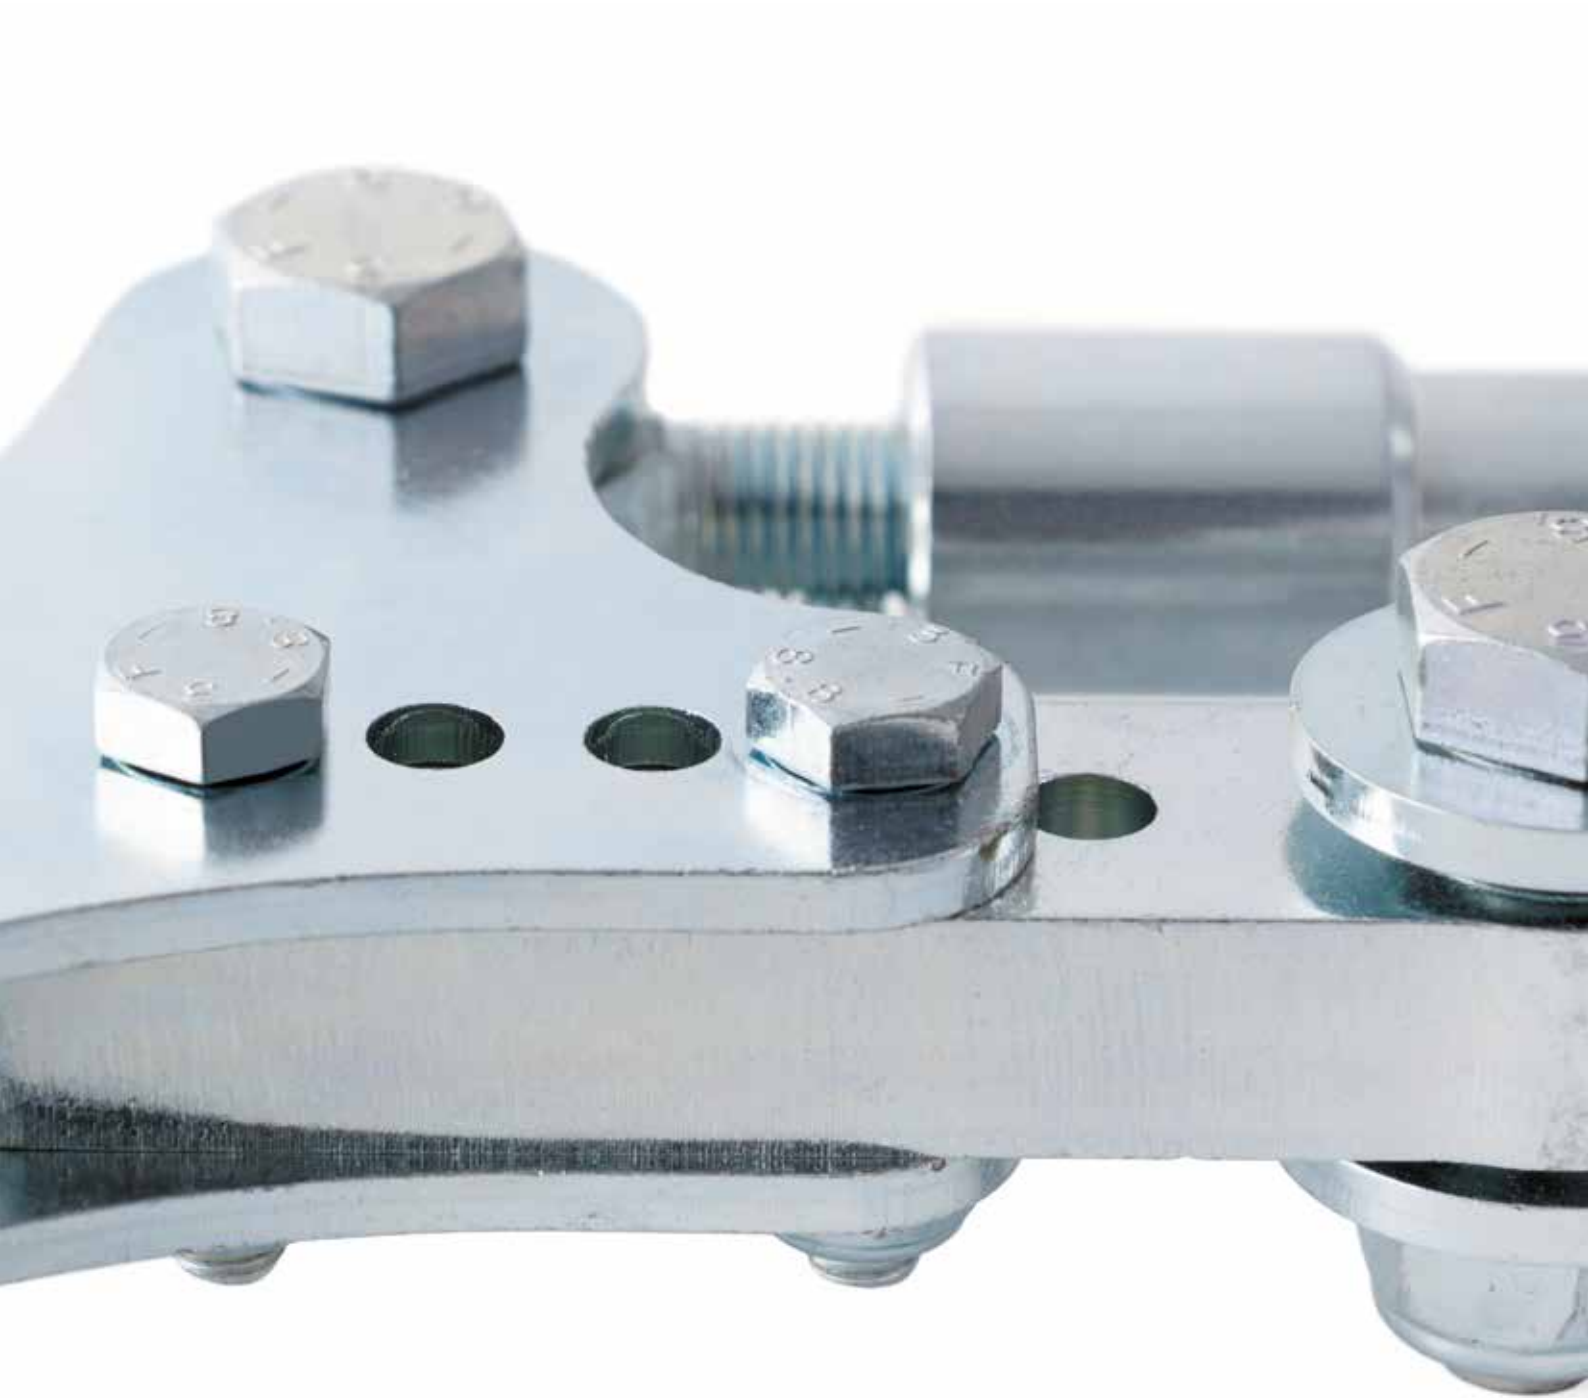

XL KIT FOR
BIFOLDING
SWING GATES