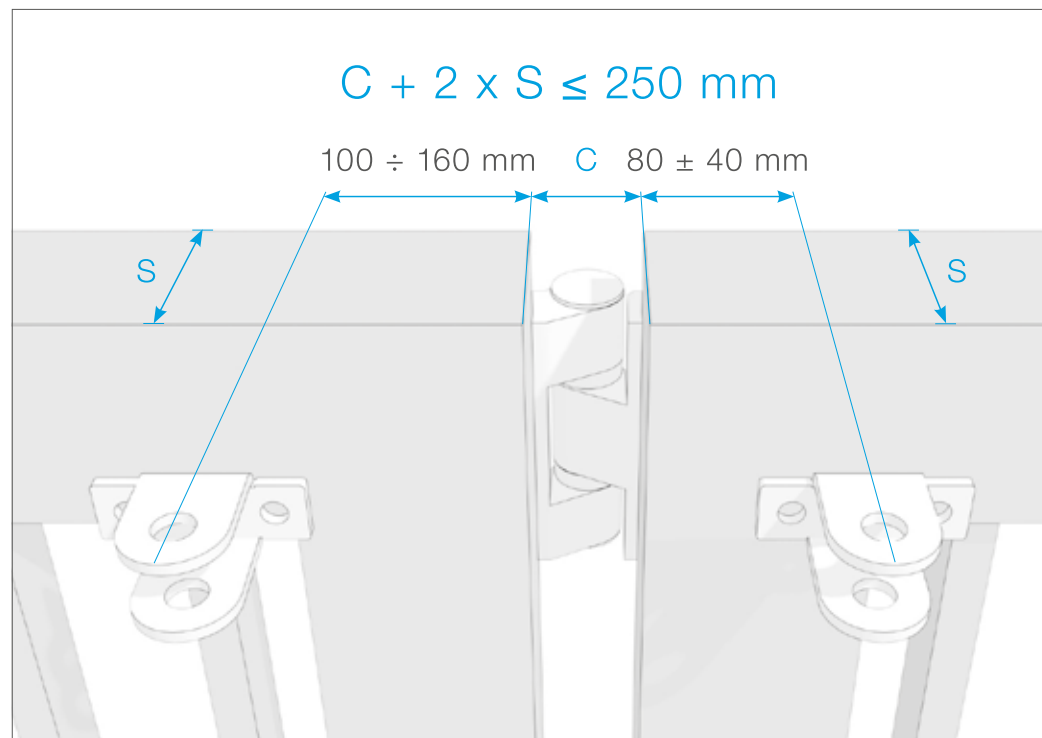

Black aluminium double hinge

LOAD CAPACITY
[of two hinges of the same leaf]

581.10	150 kg	2
---------------	--------	---

Spacer
(30x3 mm, round)

501.31	2,75 m
---------------	--------

Pipes used to make the spacer:

- 28x2 mm (square or round)
- 30x3 mm (square or round)
- 35x4 mm (square or round)
- 1" sch 40 (Ø 33,4x3,38) (square or round)

 Once the bifolding kit is installed, you can choose the automation, considering the use limitations. Always comply with the applicable local safety standards.