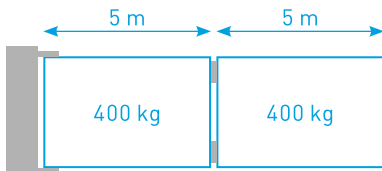

BASIC KIT

500.A00

Use limitations may change depending on the hinges and bolt-on bearing hinges used